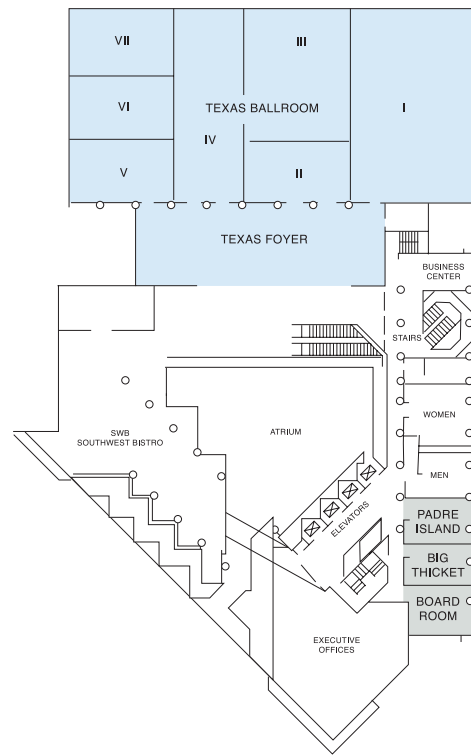

Hyatt Regency Austin

DIRECTIONS

From Austin Bergstrom International Airport: Exit the Airport terminal or parking lot and proceed to Presidential Boulevard. Follow Presidential Boulevard under the bridge to Highway 71 West. Take Highway 71 W one mile to Riverside Drive. Turn right onto Riverside Dr. and proceed approximately 7 miles. You will cross over Interstate 35 and continue 1.5 miles until you reach Barton Springs Road. Turn right onto Barton Springs and the Hyatt Regency drive will be on your left.

FIRST FLOOR

SECOND FLOOR

SEVENTEENTH FLOOR FOOTHILLS BALLROOMS