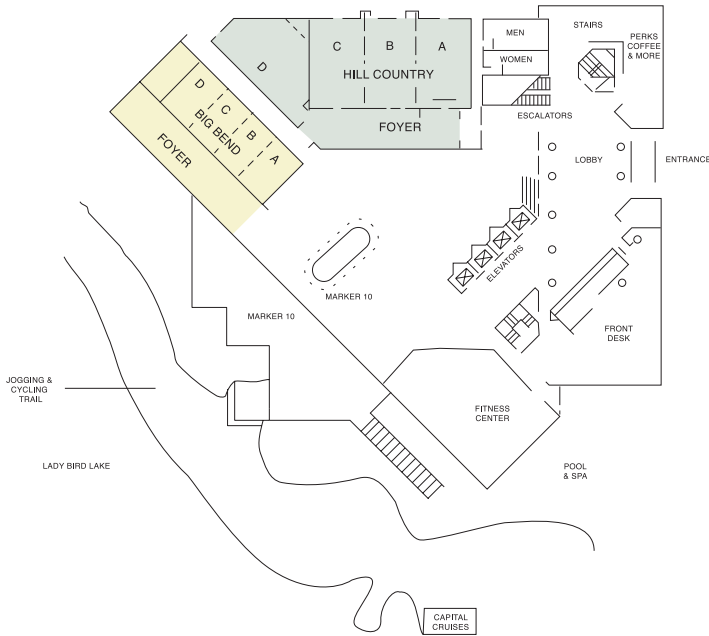

Hyatt Regency Austin

DIRECTIONS

From Austin Bergstrom International Airport: Exit the Airport terminal or parking lot and proceed to Presidential Boulevard. Follow Presidential Boulevard under the bridge to Highway 71 West. Take Highway 71 W one mile to Riverside Drive. Turn right onto Riverside Dr. and proceed approximately 7 miles. You will cross over Interstate 35 and continue 1.5 miles until you reach Barton Springs Road. Turn right onto Barton Springs and the Hyatt Regency drive will be on your left.

FIRST FLOOR

SECOND FLOOR

SEVENTEENTH FLOOR FOOTHILLS BALLROOMS